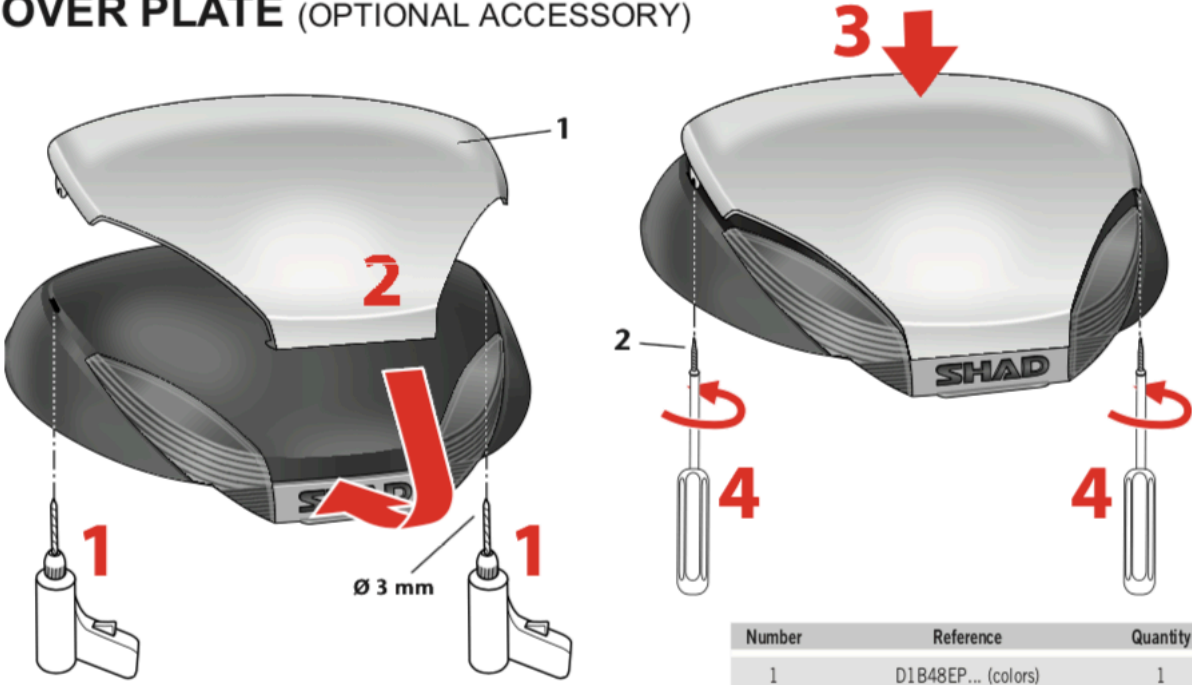

COVER PLATE (OPTIONAL ACCESSORY)

Number	Reference	Quantity
1	D1B48EP... (colors)	1
2	304127 (Screw 3'5x13 DIN7982)	2