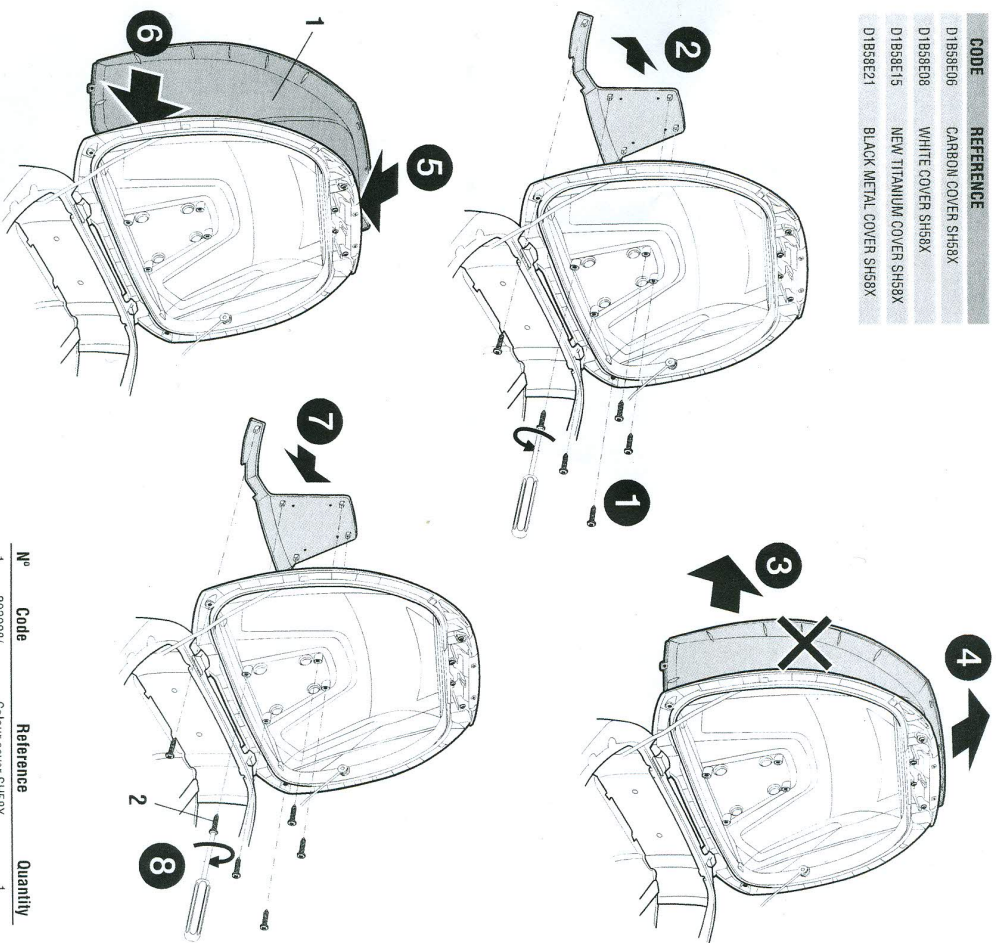

Colour cover

CODE	REFERENCE
D18S8E06	CARBON COVER SH58X
D18S8E08	WHITE COVER SH58X
D18S8E15	NEW TITANIUM COVER SH58X
D18S8E21	BLACK METAL COVER SH58X