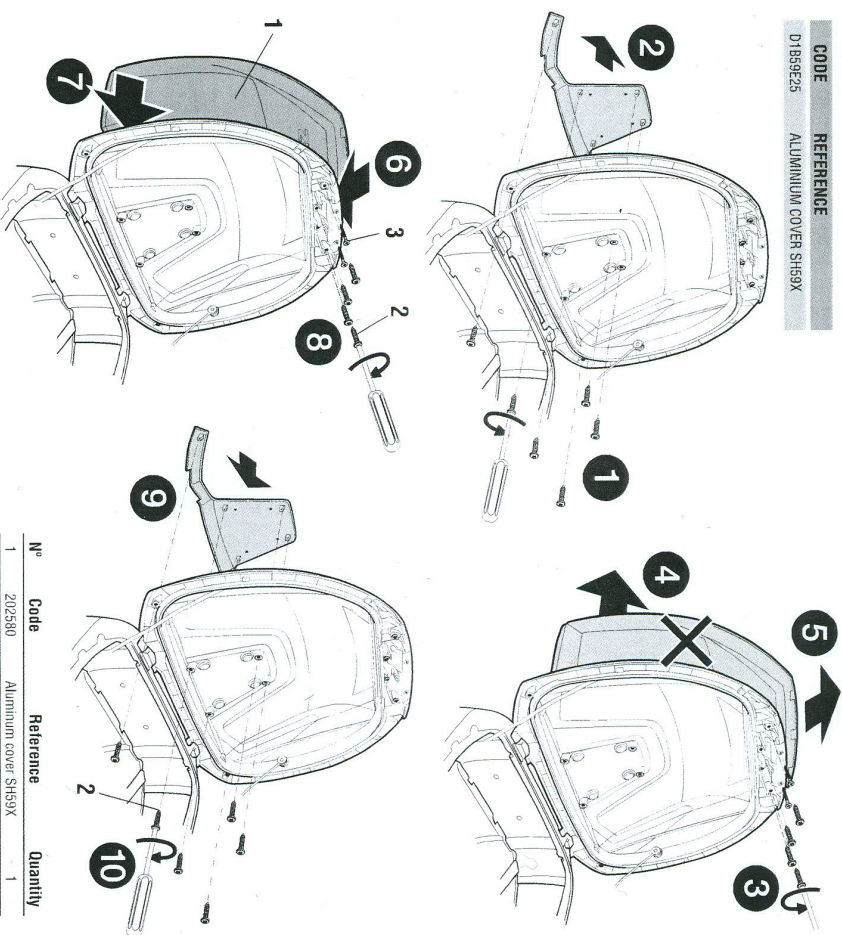

INSPIRED IN BARCELONA®

N°	Code	Reference	Quantity
1	202908/...	Colour cover SH58X	1
2	304253	Screw 04x13 PT	6

Aluminium cover

CODE	REFERENCE
D18S9E25	ALUMINIUM COVER SH59X