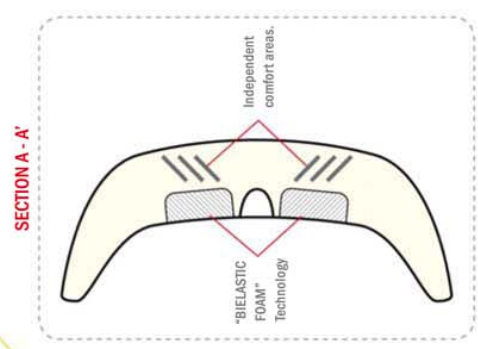

SHAD STYLE SEAT RANGE

- ❖ Developed by the leading manufacturer of motorcycle seats.
- ❖ Premium Comfort Tech incorporated.
- ❖ Complete seat, without having to wait for it.

Seat exclusively designed and developed for T-MAX, with a specific design that enhances ergonomics and comfort. Seat valid for models starting from 2008.

COMFORT ❖

Ref.: SHYOT5000

- 1. 20% increase of the contact surface for the rider.
- 2. Increase of the rider's comfort with independent polyurethane areas, left and right. High-resilience polyurethane in contact areas BIELASTIC FOAM.
- 3. Seat 100% waterproof (including seams).
- 4. Backrest with 3 positions.
- 5. 25% increase of the contact surface for the passenger
- 6. Increase of the passenger's comfort with independent polyurethane areas, left and right. High-resilience polyurethane in contact areas BIELASTIC FOAM.

■ Enfolding ergonomics, high-resistance elasticity reinforced with SHAD BIELASTIC FOAM Technology (Radial spring cushion).

COMFORT

NADSL, manufacturer of OEM seats for brands such as BMW, Honda, Suzuki, Triumph or Yamaha, releases a PREMIUM range of comfort seats, based on the technologies we offer and improve daily for our customers. The new SHAD STYLE range has been designed to improve the comfort of both riders and passengers. SHAD STYLE great-comfort products will give your motorbike a modern an aggressive look and allow you to also enjoy unique sensations.

Ref.: SHY0T5006

COLOURS: Black-grey, with light grey seams.

FEATURES

Premium Comfort Tech: "BIELASTIC FOAM".

- ❖ Use of BIELASTIC FOAM Technology, which offers greater endurance and absorbs vibrations.
- ❖ The contact surface has been increased, (up to 25%) both for the rider and passenger, an enveloping ergonomic feeling that guarantees greater comfort.
- ❖ Adjustable Backrests.