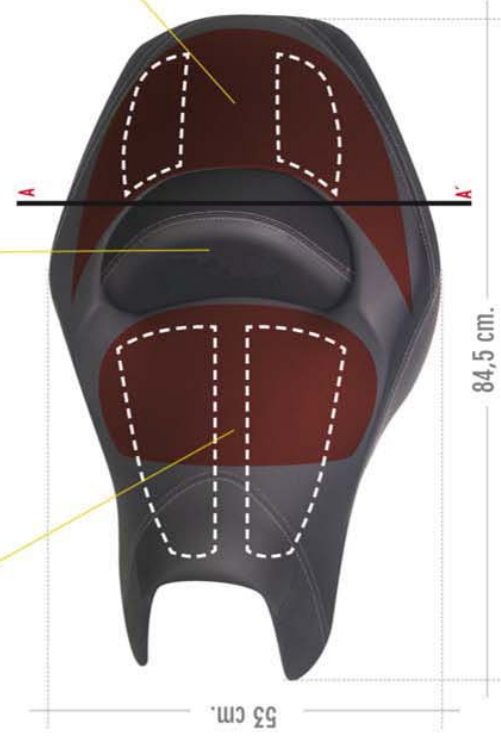

SHAD STYLE SEAT RANGE

- ❖ Developed by the leading manufacturer of motorcycle seats.
- ❖ Premium Comfort Tech incorporated.
- ❖ Complete seat, without having to wait for it.

Seat exclusively designed and developed for T-MAX, with a specific design that enhances ergonomics and comfort. Seat valid for models starting from 2008.

COMFORT ❖

Ref.: SHYOT5000

- 1. 20% increase of the contact surface for the rider.
- 2. Increase of the rider's comfort with independent polyurethane areas, left and right. High-resilience polyurethane in contact areas BIELASTIC FOAM.
- 3. Seat 100% waterproof (including seams).
- 4. Backrest with 3 positions.
- 5. 25% increase of the contact surface for the passenger
- 6. Increase of the passenger's comfort with independent polyurethane areas, left and right. High-resilience polyurethane in contact areas BIELASTIC FOAM.

Ref.: SHY0T5006

COLOURS: Black-grey, with light grey seams.

FEATURES

Premium Comfort Tech: "BIELASTIC FOAM".

- ❖ Use of BIELASTIC FOAM Technology, which offers greater endurance and absorbs vibrations.
- ❖ The contact surface has been increased, (up to 25%) both for the rider and passenger, an enveloping ergonomic feeling that guarantees greater comfort.
- ❖ Adjustable Backrests.